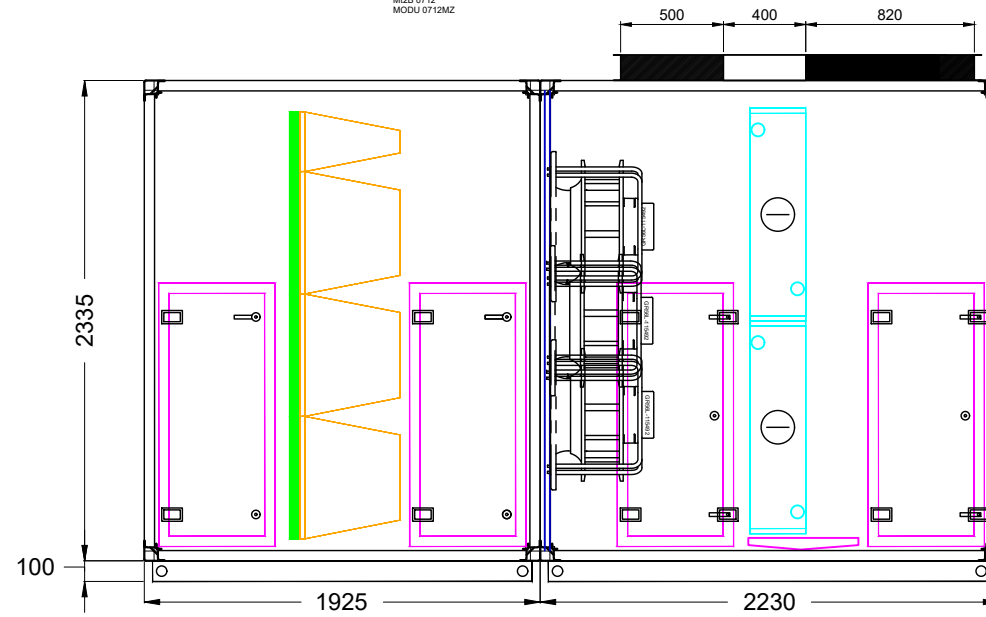

Right View

AIR DESIGN PTY. LTD. © A.C.N. 010 185 958
45 NESTOR DRIVE, MEADOWBROOK, QUEENSLAND, AUSTRALIA. 4131
TELEPHONE: (07) 32 999 888 FACSIMILE: (07) 32 999 800

UNLESS OTHERWISE SPECIFIED
DIMENSIONS ARE IN MILLIMETERS
BREAK AND DEBUR ALL SHARP EDGES

DO NOT SCALE DRAWING

Rev	By	Date	Description
00	Toh	22/11/2017	Initial Released

DRAWN: Toh	DATE: 22/11/2017
CHKED: --	DATE: --
APPRD: --	DATE: --

General Layout Multizone Unit	
- MODU 0712MZ	
REV: 00	SCALE: N.T.S.
SIZE: A3	

DRAWING NO: -